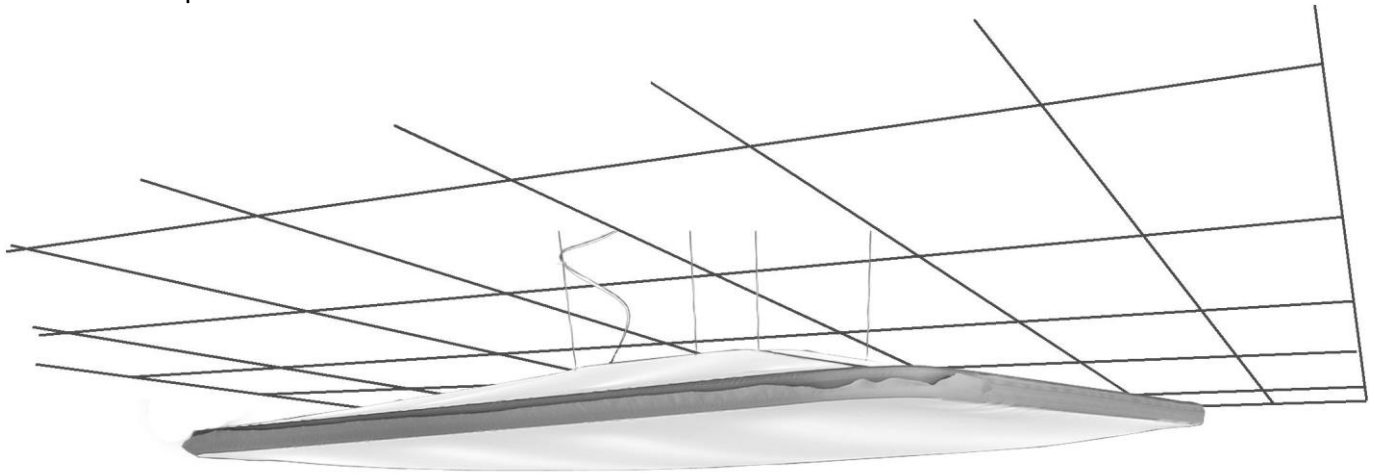

# ZIP.012

Frameless Soft-Look Light  
Indoor use // square

PENDANT LIGHT (PL)

## PRODUCT DESCRIPTION

Aluminum profile, single or multi-part, white matte powder-coated for accommodating a translucent fabric film. Circumferential zip closure (available in different designs). Delivered ready-to-connect with a side length or a diameter of up to 2.4 meters. Appropriate holes and recesses are provided for ceiling mounting.

## TECHNICAL DATA

Construction material:	aluminum	Formats:	1000 - 2400 mm
Color application:	powder-coated	Height:	Outer edge: 45 mm, Center: 150 mm
Application:	indoor use	Supply voltage:	220-240 V
Optical construction:	rigid	Illumination:	T5 fluorescent bulbs or LED, dimmable